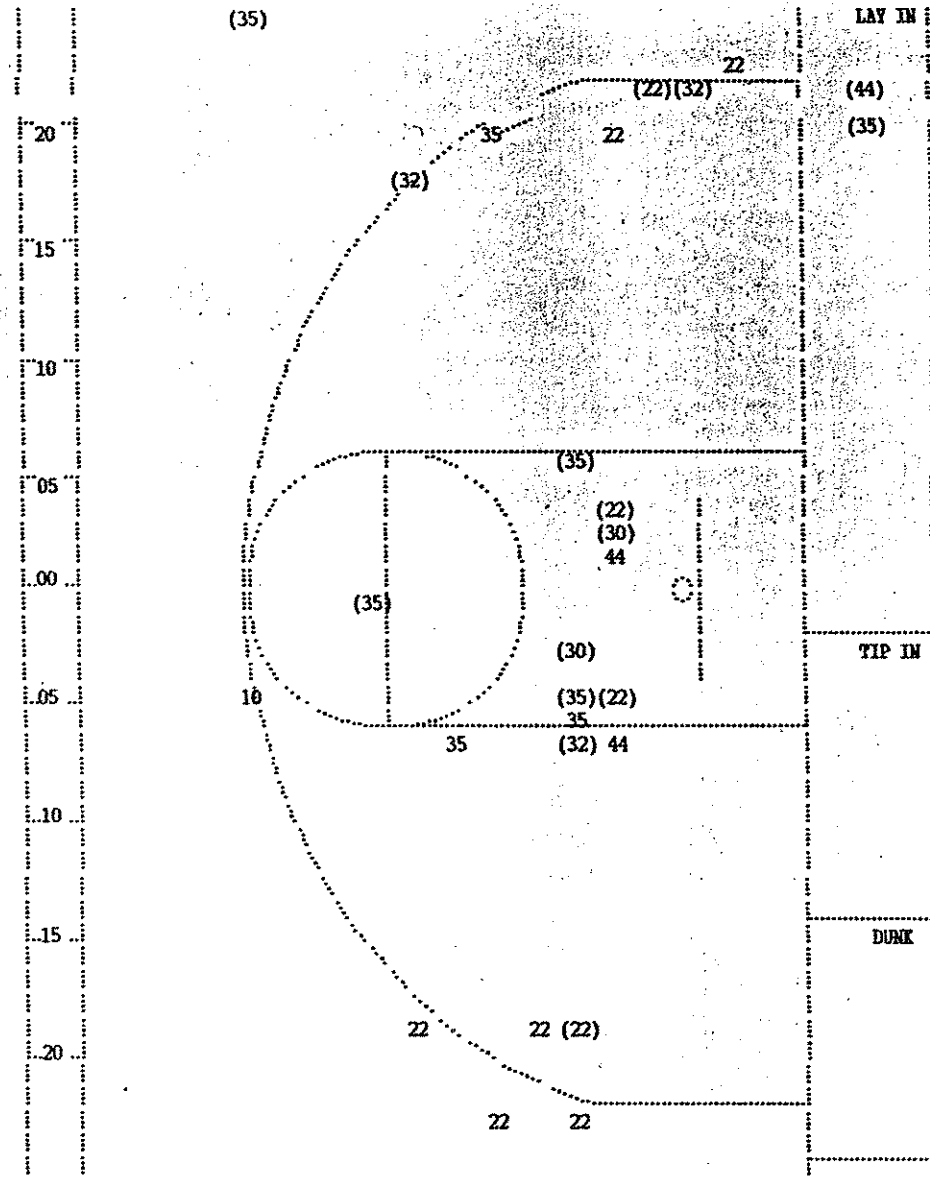

BALLARD					
Player		Player		Player	
24 - Lee, Dion	7/15 46.6%	15 - Hopson, Ed	3/ 6 50.0%		
34 - Beard, Cor	1/ 2 50.0%	21 - Brooks, Je	0/ 1 0.0%		
20 - Turley, Se	3/ 5 60.0%	30 - McGinnis, O	0/ 2 0.0%		
12 - Jackson, D	2/ 3 66.6%				
32 - Wheat, Dej	3/10 30.0%				
Layups	1-9 Ft	10-15 Ft	Over 15 Ft	3 Pointers	Total
9 / 12	3 / 9	1 / 8	2 / 3	4 / 12	19 / 44
75.0%	33.3%	12.5%	66.7%	33.3%	43.2%

PADUCAH TILGHMAN					
Player		Player		Player	
32 - Kincaid, B	3/ 3 100.0%	30 - Woodfork,	2/ 2 100.0%		
35 - Leggs, Ken	5/ 8 62.5%				
44 - Tyler, Jer	1/ 3 33.3%				
10 - Mason, Nor	0/ 1 0.0%				
22 - McKnight,	4/10 40.0%				
Layups	1-9 Ft	10-15 Ft	Over 15 Ft	3 Pointers	Total
3 / 4	7 / 10	1 / 2	1 / 3	3 / 8	15 / 27
75.0%	70.0%	50.0%	33.3%	37.5%	55.6%