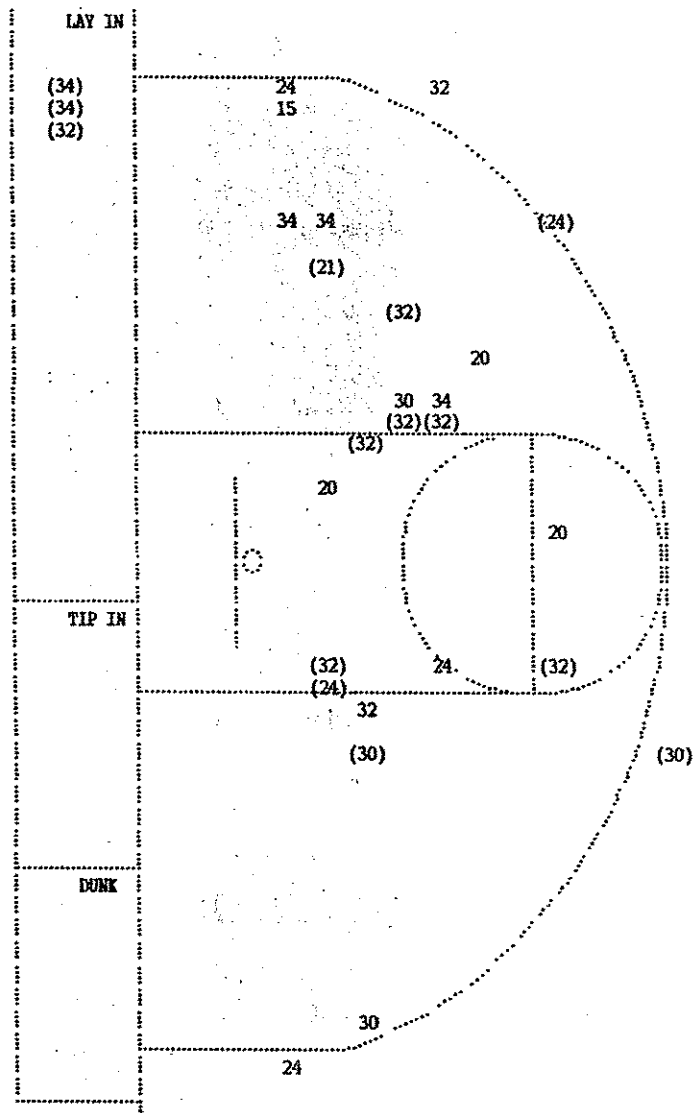

BALLARD					
Player			Player		
24 - Lee, Dion	2 / 5	40.0%	21 - Brooks, Je	1 / 1	100.0%
34 - Beard, Cor	2 / 5	40.0%	30 - McGinnis,	2 / 4	50.0%
20 - Turley, Se	0 / 3	0.0%			
32 - Wheat, Dej	7 / 9	77.7%			
15 - Hopson, Ed	0 / 1	0.0%			
Layups	1-9 Ft	10-15 Ft	Over 15 Ft	3 Pointers	Total
3 / 3	4 / 7	5 / 9	0 / 3	2 / 6	14 / 28
100.0%	57.1%	55.6%	0.0%	33.3%	50.0%

PADUCAH TILGHMAN					
Player			Player		
32 - Kincaid, B	6 / 9	66.6%	30 - Woodfork,	1 / 2	50.0%
35 - Leggs, Ken	4 / 9	44.4%	42 - Lynn, Harr	1 / 1	100.0%
44 - Tyler, Jer	2 / 2	100.0%	51 - Dumas, Eri	0 / 1	0.0%
10 - Mason, Nor	1 / 3	33.3%			
22 - McKnight,	1 / 3	33.3%			
Layups	1-9 Ft	10-15 Ft	Over 15 Ft	3 Pointers	Total
3 / 3	2 / 5	4 / 6	1 / 5	6 / 11	16 / 30
100.0%	40.0%	66.7%	20.0%	54.5%	53.3%