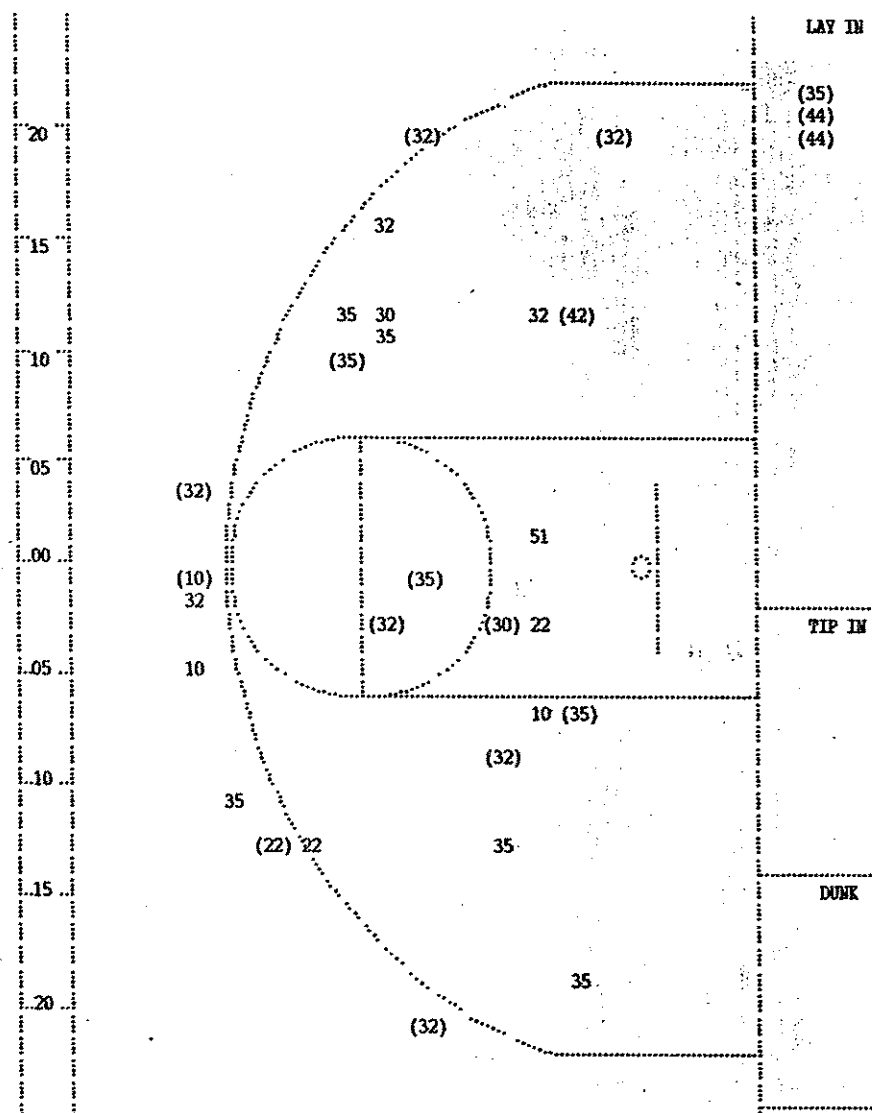

BALLARD					
Player			Player		
24 - Lee, Dion	2 / 5	40.0%	21 - Brooks, Je	1 / 1	100.0%
34 - Beard, Cor	2 / 5	40.0%	30 - McGinnis,	2 / 4	50.0%
20 - Turley, Se	0 / 3	0.0%			
32 - Wheat, Dej	7 / 9	77.7%			
15 - Hopson, Ed	0 / 1	0.0%			
Layups	1-9 Ft	10-15 Ft	Over 15 Ft	3 Pointers	Total
3 / 3	4 / 7	5 / 9	0 / 3	2 / 6	14 / 28
100.0%	57.1%	55.6%	0.0%	33.3%	50.0%

PADUCAH TILGHMAN					
Player			Player		
32 - Kincaid, B	6 / 9	66.6%	30 - Woodfork,	1 / 2	50.0%
35 - Leggs, Ken	4 / 9	44.4%	42 - Lynn, Harr	1 / 1	100.0%
44 - Tyler, Jer	2 / 2	100.0%	51 - Dumas, Eri	0 / 1	0.0%
10 - Mason, Nor	1 / 3	33.3%			
22 - McKnight,	1 / 3	33.3%			
Layups	1-9 Ft	10-15 Ft	Over 15 Ft	3 Pointers	Total
3 / 3	2 / 5	4 / 6	1 / 5	6 / 11	16 / 30
100.0%	40.0%	66.7%	20.0%	54.5%	53.3%