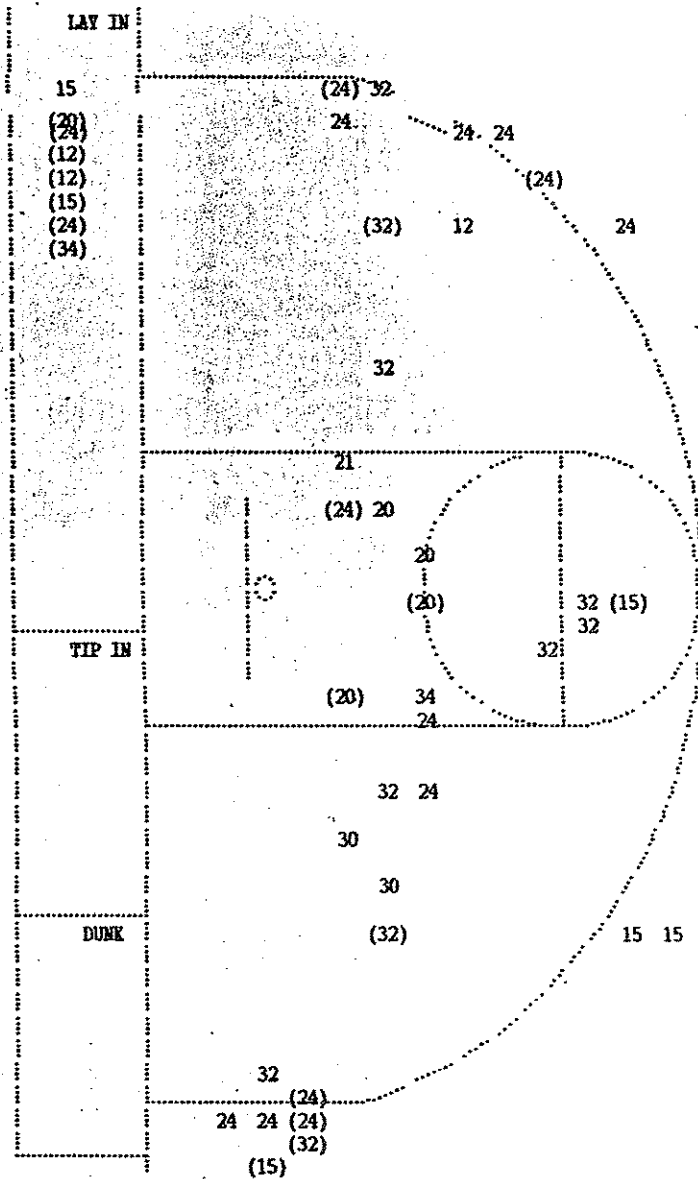

BALLARD					
Player		Player		Player	
24 - Lee, Dion	7/15 46.6%	15 - Hopson, Ed	3/ 6 50.0%		
34 - Beard, Cor	1/ 2 50.0%	21 - Brooks, Je	0/ 1 0.0%		
20 - Turley, Se	3/ 5 60.0%	30 - McGinnis, O	0/ 2 0.0%		
12 - Jackson, D	2/ 3 66.6%				
32 - Wheat, Dej	3/10 30.0%				
Layups	1-9 Ft	10-15 Ft	Over 15 Ft	3 Pointers	Total
9 / 12	3 / 9	1 / 8	2 / 3	4 / 12	19 / 44
75.0%	33.3%	12.5%	66.7%	33.3%	43.2%

PADUCAH TILGHMAN					
Player		Player		Player	
32 - Kincaid, B	3/ 3 100.0%	30 - Woodfork,	2/ 2 100.0%		
35 - Leggs, Ken	5/ 8 62.5%				
44 - Tyler, Jer	1/ 3 33.3%				
10 - Mason, Nor	0/ 1 0.0%				
22 - McKnight,	4/10 40.0%				
Layups	1-9 Ft	10-15 Ft	Over 15 Ft	3 Pointers	Total
3 / 4	7 / 10	1 / 2	1 / 3	3 / 8	15 / 27
75.0%	70.0%	50.0%	33.3%	37.5%	55.6%